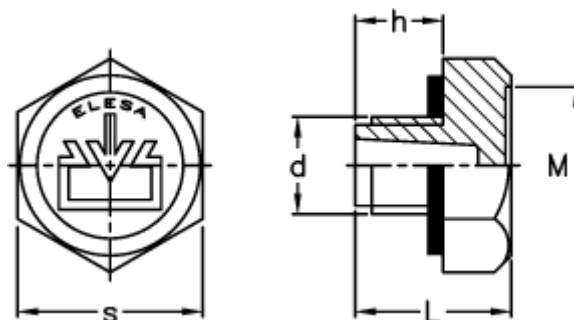

Data Sheet

Article number: 2311059954
Description: E+G Oil Plug
TSD.22x1,5, red

Measures

| | |
|----------------------------------|-----------|
| d | = M22x1,5 |
| h | = 12 |
| L | = 20 |
| M | = 25.0 |
| s | = 32 |
| Tightening torque N m = 10 to 12 | |